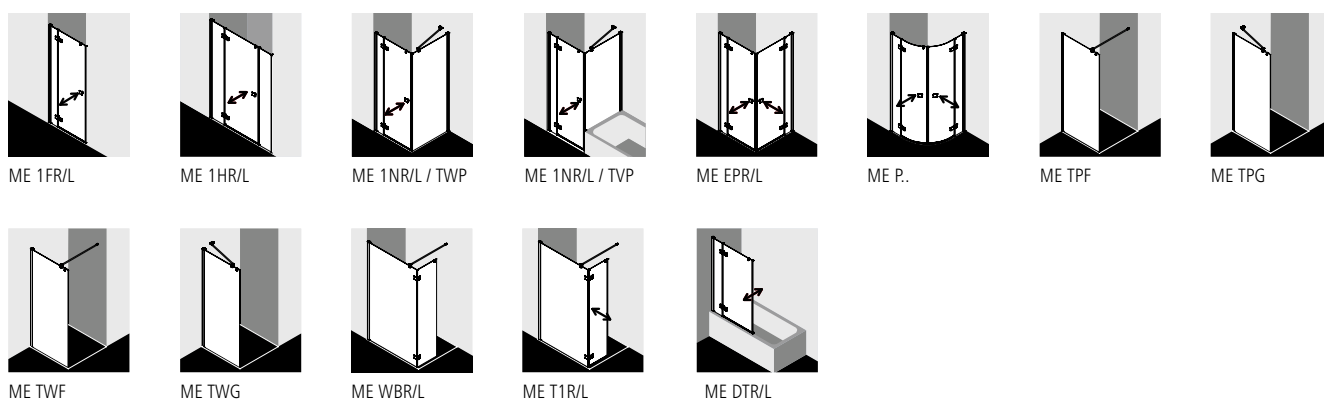

Seriemodellen met muurprofiel